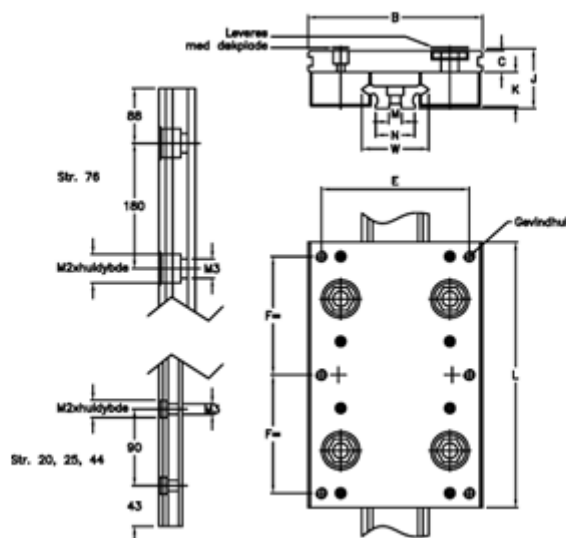

Article number: 056512011436

Description: Hepco Simple Select 20 1-1436

## Measures

B = 64	M = 5x2
C = 10.0	M1 = 4.5
E = 50	M2 = 8x4,1
F = 44	N = 12.4
G = 6xM5	Size = 20
J = 24.95	W = 20
K = 14.0	
L = 100	